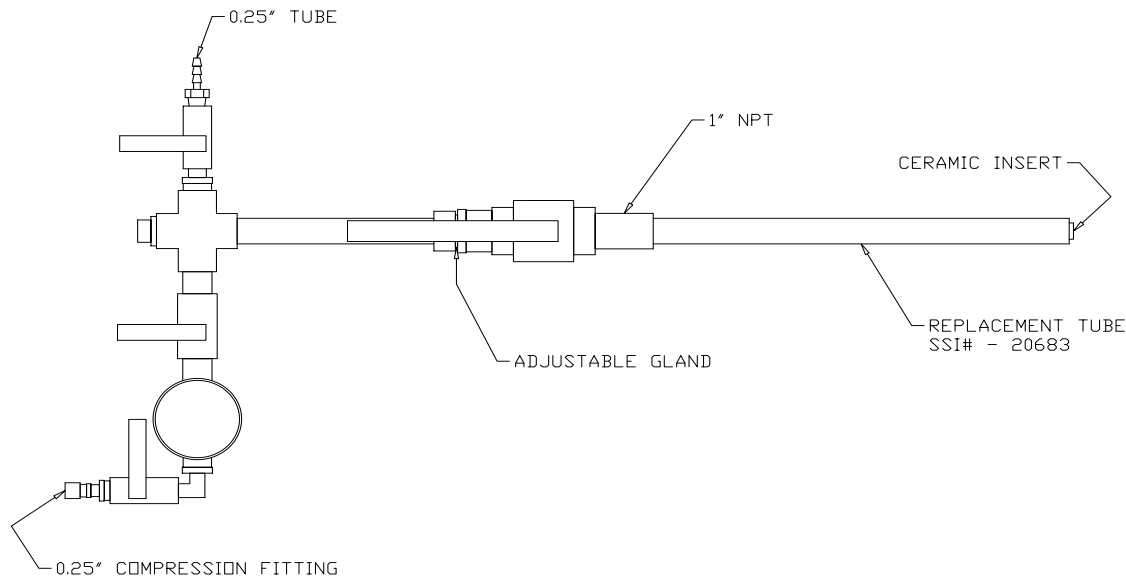

# Gas Sampling Tube for Portable Gas Analysers

Atmosphere sampling tube for extracting atmosphere where the velocity and catalytic impact is critical for ensuring the sample is not compromised.

- Designed for continuous use with MGA6010 or MZA6010
- 31" (787.4 mm) Sample Tube, RA330 Alloy
- Maximum insertion length 22.125" (561.9 mm)
- 0.84" (21.3 mm) O.D. steel tube with 0.19 ft. (57.9 mm) ceramic insert
- Includes: high temperature filter with removable element, sample ball valve, auxiliary sampling port, adjustable gland for variable insertion depth, connectors and fittings
- Mounts in a 1" (25.4 mm) NPT bushing