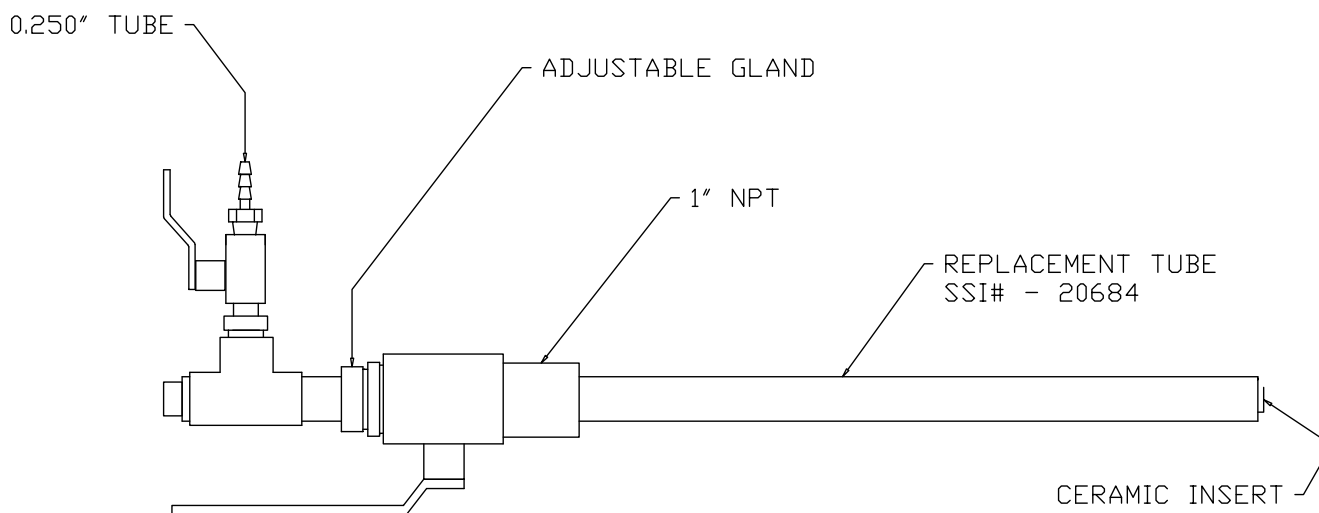

# Gas Sampling Tube for Portable Gas Analysers (1 meter length)

The key to continuous gas sampling, especially when that sample used is a control or verification variable of the carbon potential control system, is maintaining clean and dry tubing, pumps, filters, and sensors.

- Sampling Wand Assembly
- 45.5" (1155.7 mm) Sample Tube, RA330 Alloy
- Maximum insertion length 36.625" (930.2 mm)
- Includes all valves, connectors, and fittings
- 0.84" (21.3 mm) O.D. steel tube with ceramic insert  
Includes ball valve and 1" (25.4 mm) NPT Nipple for mounting in a 1" (25.4 mm) NPT bushing