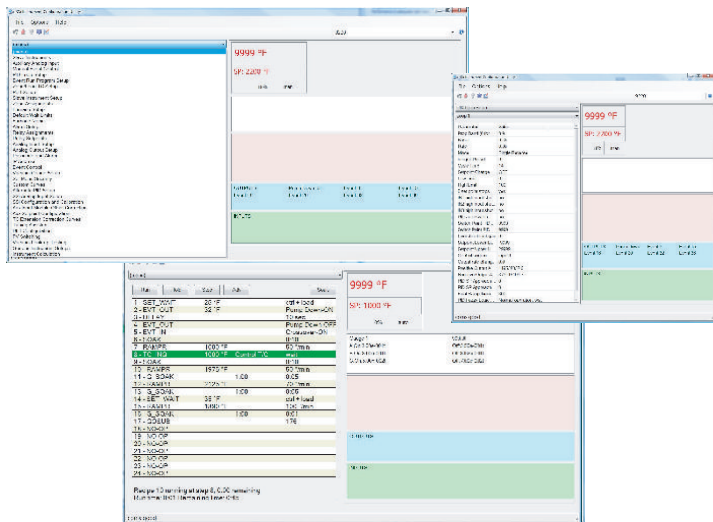

Controllers Atmosphere Vacuum Gas Nitriding

Features & Functions

- Password Protected Functions
- Auto-Find Instruments
- Remote Control
 - Auto/Manual
 - Recipe Start/Stop
 - Event Control
 - Alarm Acknowledgement
 - Auto Tuning
- Auto-Update for Current Software Enhancements
- Controller Setup
 - All Functions performed from direct instrument interface can be performed from remote PC using Configurator

Backup/Restore

- All configurations backed on PC
- Easily Restore Settings
- Compare Different Backups to Understand Variances
- Historical Tracking of Backups with Date/Time Stamps
- Printout Configuration