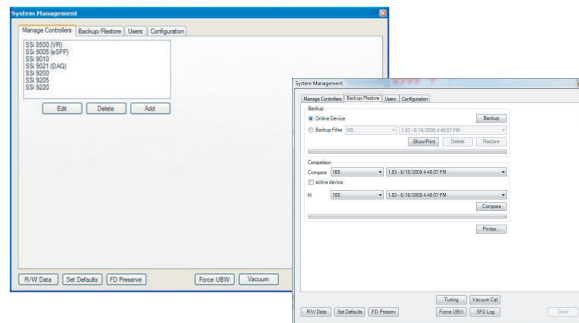

Recipe Management

- Complete Backup and Restore Recipes
- Share Recipes with Instruments
- Global Recipe Updates
- Manage Controller as in Groups
- Work Offline on Recipes
- Cut/Copy/Paste Steps

По вопросам продаж и поддержки обращайтесь:

Алматы (7273)495-231
Ангарск (3955)60-70-56
Архангельск (8182)63-90-72
Астрахань (8512)99-46-04
Барнаул (3852)73-04-60
Белгород (4722)40-23-64
Благовещенск (4162)22-76-07
Брянск (4832)59-03-52
Владивосток (423)249-28-31
Владимир (4922)49-43-18
Волгоград (844)278-03-48
Вологда (8172)26-41-59
Воронеж (473)204-51-73
Екатеринбург (343)384-55-89

Иваново (4932)77-34-06
Ижевск (3412)26-03-58
Иркутск (395)279-98-46
Казань (843)206-01-48
Калининград (4012)72-03-81
Калуга (4842)92-23-67
Кемерово (3842)65-04-62
Киров (8332)68-02-04
Коломна (4966)23-41-49
Кострома (4942)77-07-48
Краснодар (861)203-40-90
Красноярск (391)204-63-61
Курск (4712)77-13-04
Курган (3522)50-90-47
Липецк (4742)52-20-81

Магнитогорск (3519)55-03-13
Москва (495)268-04-70
Мурманск (8152)59-64-93
Набережные Челны (8552)20-53-41
Нижний Новгород (831)429-08-12
Новокузнецк (3843)20-46-81
Ноябрьск (3496)41-32-12
Новосибирск (383)272-86-73
Омск (3812)21-46-40
Оренбург (4862)44-53-42
Оренбург (3532)37-68-04
Пенза (8412)22-31-16
Петрозаводск (8142)55-98-37
Псков (8112)59-10-37
Пермь (342)205-81-47

Ростов-на-Дону (863)308-18-15
Рязань (4912)46-61-64
Самара (846)206-03-16
Санкт-Петербург (812)309-46-40
Саратов (845)249-38-78
Севастополь (8692)22-31-93
Саранск (8342)22-96-24
Симферополь (3652)67-13-56
Смоленск (4812)29-41-54
Сочи (862)225-72-31
Ставрополь (8652)20-65-13
Surgut (3462)77-98-35
Сыктывкар (8212)25-95-17
Тамбов (4752)50-40-97
Тверь (4822)63-31-35

Тольятти (8482)63-91-07
Томск (3822)98-41-53
Тула (4872)33-79-87
Тюмень (3452)66-21-18
Ульяновск (8422)24-23-59
Улан-Удэ (3012)59-97-51
Уфа (347)229-48-12
Хабаровск (4212)92-98-04
Чебоксары (8352)28-53-07
Челябинск (351)202-03-61
Череповец (8202)49-02-64
Чита (3022)38-34-83
Якутск (4112)23-90-97
Ярославль (4852)69-52-93

Россия +7(495)268-04-70

Казахстан +7(7172)727-132

Киргизия +996(312)96-26-47

Эл. почта: sid@nt-rt.ru || Сайт: https://ssi.nt-rt.ru

SSI Configurator