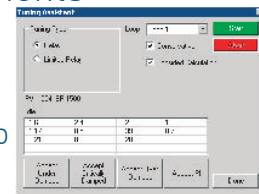

Controllers Atmosphere Vacuum Gas Nitriding

Features & Functions

- Password Protected Functions
- Auto-Find Instruments
- Remote Control
 - Auto/Manual
 - Recipe Start/Stop
 - Event Control
 - Alarm Acknowledgement
 - Auto Tuning
- Auto-Update for Current Software Enhancements
- Controller Setup
 - All Functions performed from direct instrument interface can be performed from remote PC using Configurator