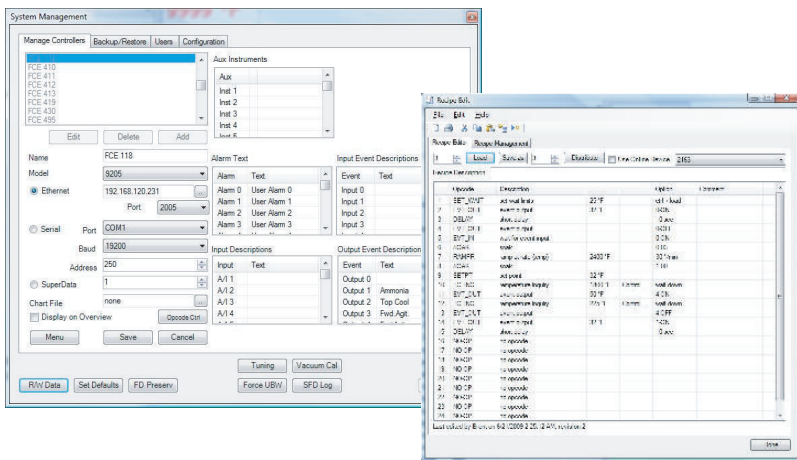

Recipe Management

- Complete Backup and Restore Recipes
- Share Recipes with Instruments
- Global Recipe Updates
- Manage Controller as in Groups
- Work Offline on Recipes
- Cut/Copy/Paste Steps

По вопросам продаж и поддержки обращайтесь:

Алматы (7273)495-231
Ангарск (3955)60-70-56
Архангельск (8182)63-90-72
Астрахань (8512)99-46-04
Барнаул (3852)73-04-60
Белгород (4722)40-23-64
Благовещенск (4162)22-76-07
Брянск (4832)59-03-52
Владивосток (423)249-28-31
Владимир (4922)49-43-18
Волгоград (844)278-03-48
Вологда (8172)26-41-59
Воронеж (473)204-51-73
Екатеринбург (343)384-55-89

Иваново (4932)77-34-06
Ижевск (3412)26-03-58
Иркутск (395)279-98-46
Казань (843)206-01-48
Калининград (4012)72-03-81
Калуга (4842)92-23-67
Кемерово (3842)65-04-62
Киров (8332)68-02-04
Коломна (4966)23-41-49
Кострома (4942)77-07-48
Краснодар (861)203-40-90
Красноярск (391)204-63-61
Курск (4712)77-13-04
Курган (3522)50-90-47
Липецк (4742)52-20-81

Магнитогорск (3519)55-03-13
Москва (495)268-04-70
Мурманск (8152)59-64-93
Набережные Челны (8552)20-53-41
Нижний Новгород (831)429-08-12
Новокузнецк (3843)20-46-81
Ноябрьск (3496)41-32-12
Новосибирск (383)272-86-73
Омск (3812)21-46-40
Оренбург (4862)44-53-42
Оренбург (3532)37-68-04
Пенза (8412)22-31-16
Петрозаводск (8142)55-98-37
Псков (8112)59-10-37
Пермь (342)205-81-47

Ростов-на-Дону (863)308-18-15
Рязань (4912)46-61-64
Самара (846)206-03-16
Санкт-Петербург (812)309-46-40
Саратов (845)249-38-78
Севастополь (8692)22-31-93
Саранск (8342)22-96-24
Симферополь (3652)67-13-56
Смоленск (4812)29-41-54
Сочи (862)225-72-31
Ставрополь (8652)20-65-13
Surgut (3462)77-98-35
Сыктывкар (8212)25-95-17
Тамбов (4752)50-40-97
Тверь (4822)63-31-35

Тольятти (8482)63-91-07
Томск (3822)98-41-53
Тула (4872)33-79-87
Тюмень (3452)66-21-18
Ульяновск (8422)24-23-59
Улан-Удэ (3012)59-97-51
Уфа (347)229-48-12
Хабаровск (4212)92-98-04
Чебоксары (8352)28-53-07
Челябинск (351)202-03-61
Череповец (8202)49-02-64
Чита (3022)38-34-83
Якутск (4112)23-90-97
Ярославль (4852)69-52-93

Россия +7(495)268-04-70

Казахстан +7(7172)727-132

Киргизия +996(312)96-26-47

Эл. почта: sid@nt-rt.ru || Сайт: https://ssi.nt-rt.ru

SSI Configurator