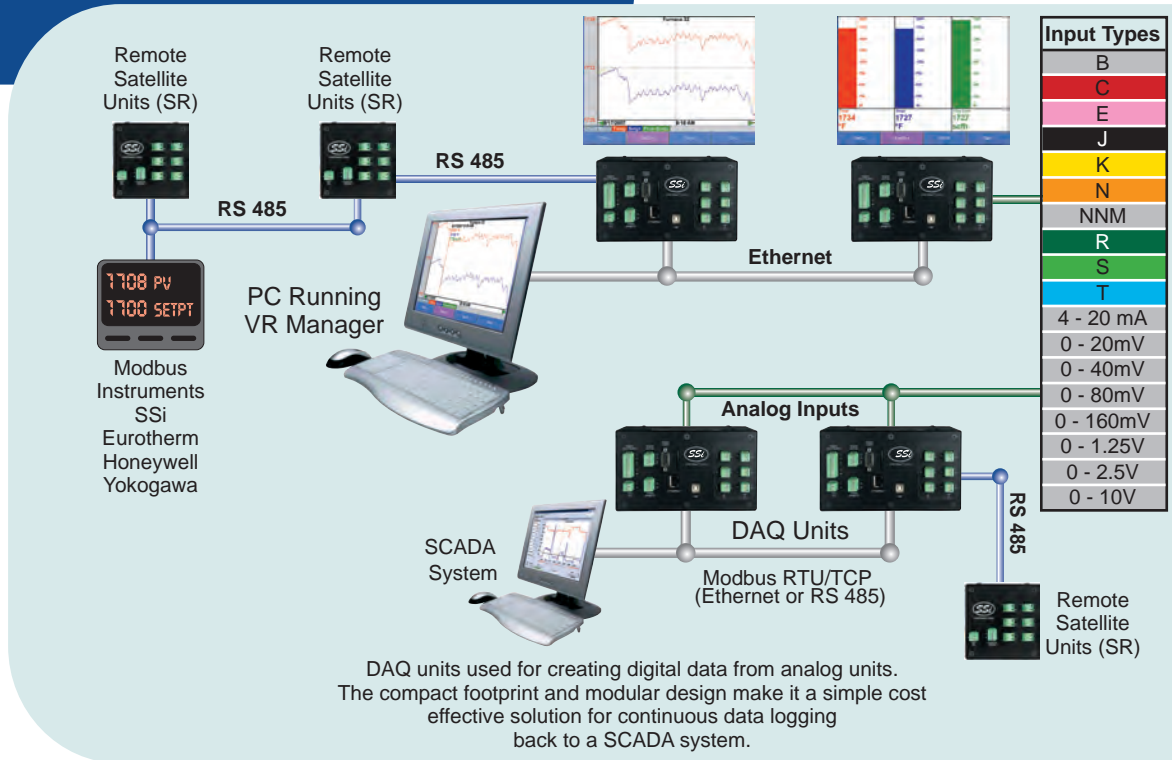

# Data Acquisition (DAQ) Module

## Analog to Digital Data

Cost effective solution for digitally capturing analog inputs  
 Completely isolated universal analog inputs  
 No HMI (video screen) required  
 Direct connection to SCADA software  
 Available with up to 15 inputs in one DAQ Module  
 Expandable to 48 inputs maximum  
 Software configuration utilities  
 Removable terminal blocks for easy wiring

SR Module (6 inputs displayed)

### Satellite (SR) Module

- Available in multiple universal analog input configurations
- Small footprint allows easy placement in control panels
- Remote mounting for ease of termination
- Completely isolated analog inputs
- 24Vdc powered module
- RS485 Communications to the main unit