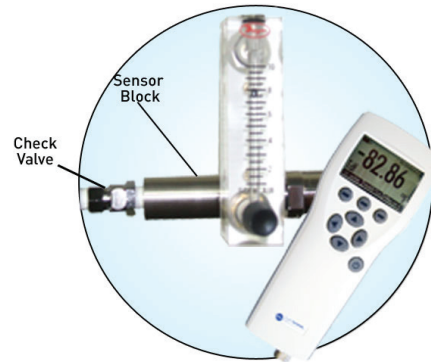

USB Cable and Utility Software

- Quickly retrieve data from handheld device

По вопросам продаж и поддержки обращайтесь:

Алматы (7273)495-231
Ангарск (3955)60-70-56
Архангельск (8182)63-90-72
Астрахань (8512)99-46-04
Барнаул (3852)73-04-60
Белгород (4722)40-23-64
Благовещенск (4162)22-76-07
Брянск (4832)59-03-52
Владивосток (423)249-28-31
Владикавказ (8672)28-90-48
Владимир (4922)49-43-18
Волгоград (844)278-03-48
Вологда (8172)26-41-59
Воронеж (473)204-51-73
Екатеринбург (343)384-55-89

Иваново (4932)77-34-06
Ижевск (3412)26-03-58
Иркутск (395)279-98-46
Казань (843)206-01-48
Калининград (4012)72-03-81
Калуга (4842)92-23-67
Кемерово (3842)65-04-62
Киров (8332)68-02-04
Коломна (4966)23-41-49
Кострома (4942)77-07-48
Краснодар (861)203-40-90
Красноярск (391)204-63-61
Курск (4712)77-13-04
Курган (3522)50-90-47
Липецк (4742)52-20-81

Магнитогорск (3519)55-03-13
Москва (495)268-04-70
Мурманск (8152)59-64-93
Набережные Челны (8552)20-53-41
Нижний Новгород (831)429-08-12
Новокузнецк (3843)20-46-81
Ноябрьск (3496)41-32-12
Новосибирск (383)227-86-73
Омск (3812)21-46-40
Орел (4862)44-53-42
Оренбург (3532)37-68-04
Пенза (8412)22-31-16
Петрозаводск (8142)55-98-37
Псков (8112)59-10-37
Пермь (342)205-81-47

Ростов-на-Дону (863)308-18-15
Рязань (4912)46-61-64
Самара (846)206-03-16
Санкт-Петербург (812)309-46-40
Саратов (845)249-38-78
Севастополь (8692)22-31-93
Саранск (8342)22-96-24
Симферополь (3652)67-13-56
Смоленск (4812)29-41-54
Сочи (862)225-72-31
Ставрополь (8652)20-65-13
Сургут (3462)77-98-35
Сыктывкар (8212)25-95-17
Тамбов (4752)50-40-97
Тверь (4822)63-31-35

Тольятти (8482)63-91-07
Томск (3822)98-41-53
Тула (4872)33-79-87
Тюмень (3452)66-21-18
Ульяновск (8422)24-23-59
Улан-Удэ (3012)59-97-51
Уфа (347)229-48-12
Хабаровск (4212)92-98-04
Чебоксары (8352)28-53-07
Челябинск (351)202-03-61
Череповец (8202)49-02-64
Чита (3022)38-34-83
Якутск (4112)23-90-97
Ярославль (4852)69-52-93