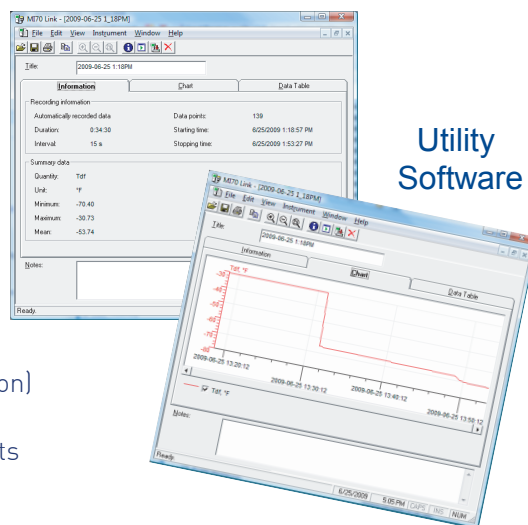

Specifications

This device is used to measure very low dew points with high accuracy and excellent long term stability. It can be used across a wide range of temperatures and pressures. It measures dew point in a variety of non-corrosive gases including Nitrogen, Argon, and Hydrogen.

- **Total Measurement Range:** -148°F to +68°F (-100°C to +20°C)
- **Optimal Measurement Range:** -112°F to -22°F (-80°C to -30°C)
- **Accuracy (Within Optimal Range):** +/- 3.6°F (+/- 2°C)
- **Accuracy (Outside Optimal Range):** +/- 5.4°F (+/- 3°C)
- **Operating Temperature Range:** -40°F to +140°F (-40°C to +60°C)
- **Operating Pressure Range:** 0-725 psi / 0-50 bar
- **Sensor Housing:** IP65 - NEMA4 (AISI316L)
- **Power:** Rechargeable Battery (included) or 4 "AA" Batteries
- **Battery Recharging Time:** Approximately 4 hours
- **Run Time on Battery Power:** Approximately 12 hours (depends on application)
- **Output Units:** Dew Point Temperature (°F or °C), PPB (Parts Per Billion Water - by volume), PPM (Parts Per Million Water - by volume), PPMW (Parts Per Million Water - by weight) *NOTE: 1-3 quantities can be displayed at one time.*