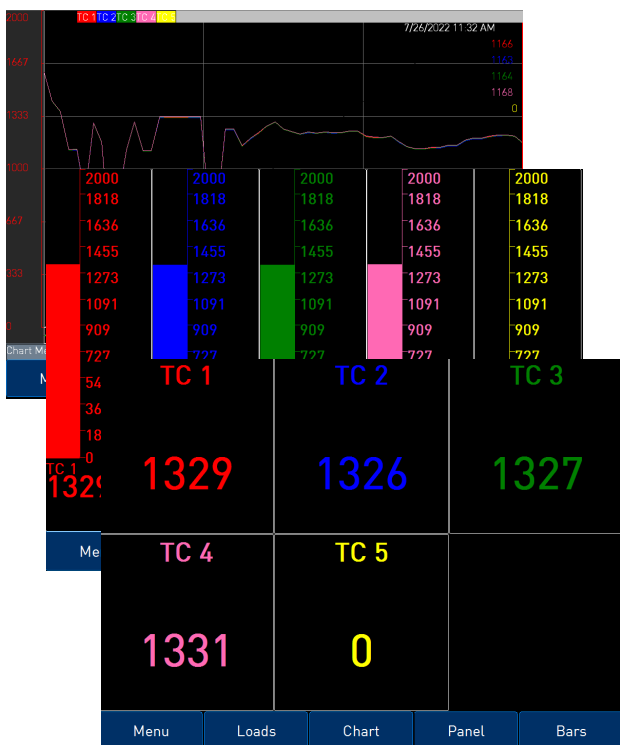

Digital Recorder (DR)

Paperless chart recording with easy to use software for displaying and printing historical data from a computer

Paperless Recording

- Expandable to **80 inputs** by adding modules
 - Completely isolated analog inputs
 - Paperless trending
 - Non-modifiable data storage
 - Tabular display
 - Bar charts
 - Easy to read large numeric values
 - Modular construction and placement in a facility
- Choice of displays

- 5.7" Hi resolution display
- 12.1" Hi resolution display
- 15" Hi resolution display
- 17" Hi resolution display

- **VR Manager** Software tools included
- Modbus RTU/TCP communications
- **Ethernet** communications
- **Totalizers**
- Input defined timers
- Input defined **average calculations**
- User defined viewable templates
- Keyboard and mouse compatible
- On board data storage
- Built in **data redundancy**
- Flush mounted color touchscreen
- DIN rail mountable input modules
- Easy "on-board" calibration
- Hand written or keypad notes
- Built in remote web page viewer
- Vacuum level compatible gauge readings
- **Custom curves**
- Expression wizard for hard to configure inputs
- User defined input alarms
- Expandable relay outputs available
- 1 second sampling
- **AMS 2750 G compliant**