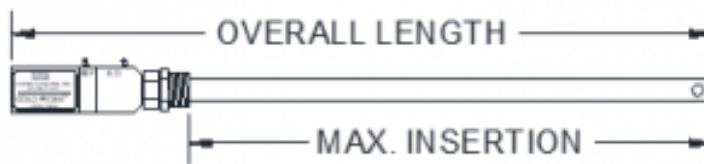

Gold Probe XL

Gold Probe XL - Heavy Duty Long Probe for Pit Furnace Applications There are certain applications in which the tip of an oxygen probe is inserted further into the hot zone of the furnace than normal. We normally recommend between 50mm and 100mm, but sometimes up to 300mm might be required. It might be because a pit furnace has a deep lid and fan assembly, so the probe needs to extend down past the active air flow in order to get a stable reading. SSi now offer a larger diameter sheath and modified head design to allow for greater expansion of the sheath. The Gold Probe XL is offered in 900mm, 1000mm, 1200mm and 1400mm lengths.

Model	Overall Length	Insertion Length	Type K	Type S	Type R	Type N	No T/C
GP373	43.4" (1102mm)	36.8" (934mm)	1909900	1909800	1909100	1909600	1909000
GP420	49.8" (1264mm)	41.1" (1051mm)	1909942	1909842	1909142	1909642	1909042
GP480	55.7" (1415mm)	47.3" (1202mm)	1909948	1909848	1909148	1909648	1909048