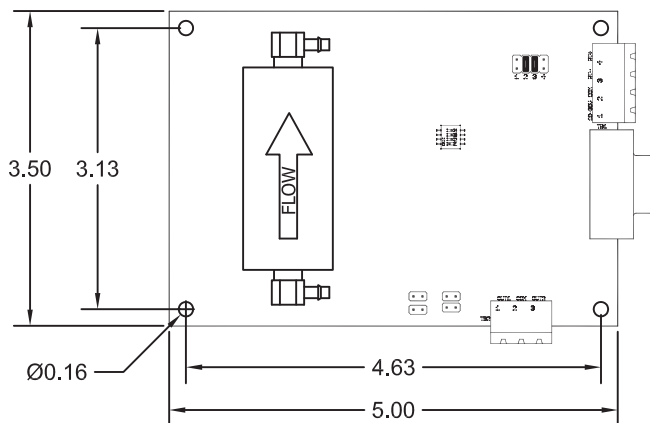

Output variables: %H₂, %NH₃, %DA, and K_N on either output

Adjustable range of PV: zero and span

Resolution: 0.005 mA

Accuracy: +/- 0.01% of range

Linearity: +/- 0.01%

Minimum load resistance: 0 Ω

Maximum load resistance: 500 Ω