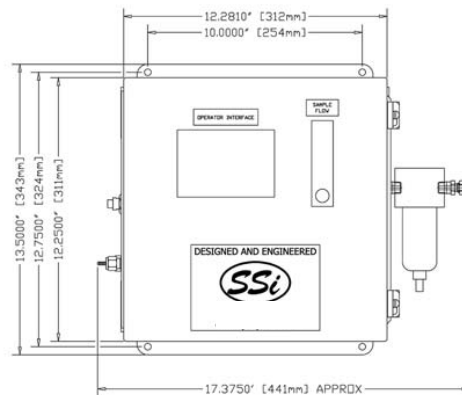

По вопросам продаж и поддержки обращайтесь:

Алматы (7273)495-231
Ангарск (3955)60-70-56
Архангельск (8182)63-90-72
Астрахань (8512)99-46-04
Барнаул (3852)73-04-60
Белгород (4722)40-23-64
Благовещенск (4162)22-76-07
Брянск (4832)59-03-52
Владивосток (423)249-28-31
Владикавказ (8672)28-90-48
Владимир (4922)49-43-18
Волгоград (844)278-03-48
Вологда (8172)26-41-59
Воронеж (473)204-51-73
Екатеринбург (343)384-55-89

Иваново (4932)77-34-06
Ижевск (3412)26-03-58
Иркутск (395)279-98-46
Казань (843)206-01-48
Калининград (4012)72-03-81
Калуга (4842)92-23-67
Кемерово (3842)65-04-62
Киров (8332)68-02-04
Коломна (4966)23-41-49
Кострома (4942)77-07-48
Краснодар (861)203-40-90
Красноярск (391)204-63-61
Курск (4712)77-13-04
Курган (3522)50-90-47
Липецк (4742)52-20-81

Магнитогорск (3519)55-03-13
Москва (495)268-04-70
Мурманск (8152)59-64-93
Набережные Челны (8552)20-53-41
Нижегород (831)429-08-12
Новокузнецк (3843)20-46-81
Новосибирск (383)227-86-73
Омск (3812)21-46-40
Орел (4862)44-53-42
Оренбург (3532)37-68-04
Пенза (8412)22-31-16
Петрозаводск (8142)55-98-37
Псков (8112)59-10-37
Пермь (342)205-81-47

Ростов-на-Дону (863)308-18-15
Рязань (4912)46-61-64
Самара (846)206-03-16
Санкт-Петербург (812)309-46-40
Саратов (845)249-38-78
Севастополь (8692)22-31-93
Саранск (8342)22-96-24
Симферополь (3652)67-13-56
Смоленск (4812)29-41-54
Сочи (862)225-72-31
Ставрополь (8652)20-65-13
Сургут (3462)77-98-35
Сыктывкар (8212)25-95-17
Тамбов (4752)50-40-97
Тверь (4822)63-31-35

Тольятти (8482)63-91-07
Томск (3822)98-41-53
Тула (4872)33-79-87
Тюмень (3452)66-21-18
Ульяновск (8422)24-23-59
Улан-Удэ (3012)59-97-51
Уфа (347)229-48-12
Хабаровск (4212)92-98-04
Чебоксары (8352)28-53-07
Челябинск (351)202-03-61
Череповец (8202)49-02-64
Чита (3022)38-34-83
Якутск (4112)23-90-97
Ярославль (4852)69-52-93

Россия +7(495)268-04-70

Казахстан +7(7172)727-132

Киргизия +996(312)96-26-47