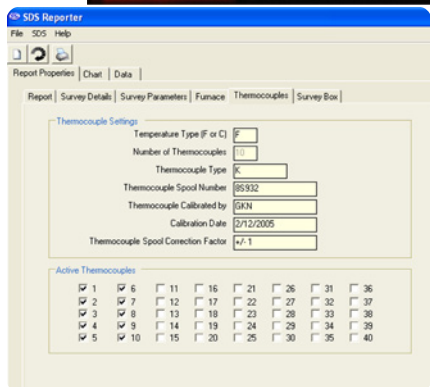

По вопросам продаж и поддержки обращайтесь:

Алматы (7273)495-231
Ангарск (3955)60-70-56
Архангельск (8182)63-90-72
Астрахань (8512)99-46-04
Барнаул (3852)73-04-60
Белгород (4722)40-23-64
Благовещенск (4162)22-76-07
Брянск (4832)59-03-52
Владивосток (423)249-28-31
Владикавказ (8672)28-90-48
Владимир (4922)49-43-18
Волгоград (844)278-03-48
Вологда (8172)26-41-59
Воронеж (473)204-51-73
Екатеринбург (343)384-55-89

Иваново (4932)77-34-06
Ижевск (3412)26-03-58
Иркутск (395)279-98-46
Казань (843)206-01-48
Калининград (4012)72-03-81
Калуга (4842)92-23-67
Кемерово (3842)65-04-62
Киров (8332)68-02-04
Коломна (4966)23-41-49
Кострома (4942)77-07-48
Краснодар (861)203-40-90
Красноярск (391)204-63-61
Курск (4712)77-13-04
Курган (3522)50-90-47
Липецк (4742)52-20-81

Магнитогорск (3519)55-03-13
Москва (495)268-04-70
Мурманск (8152)59-64-93
Набережные Челны (8552)20-53-41
Нижний Новгород (831)429-08-12
Новокузнецк (3843)20-46-81
Ноябрьск (3496)41-32-12
Новосибирск (383)227-86-73
Омск (3812)21-46-40
Орел (4862)44-53-42
Оренбург (3532)37-68-04
Пенза (8412)22-31-16
Петрозаводск (8142)55-98-37
Псков (8112)59-10-37
Пермь (342)205-81-47

Ростов-на-Дону (863)308-18-15
Рязань (4912)46-61-64
Самара (846)206-03-16
Санкт-Петербург (812)309-46-40
Саратов (845)249-38-78
Севастополь (8692)22-31-93
Саранск (8342)22-96-24
Симферополь (3652)67-13-56
Смоленск (4812)29-41-54
Сочи (862)225-72-31
Ставрополь (8652)20-65-13
Сургут (3462)77-98-35
Сыктывкар (8212)25-95-17
Тамбов (4752)50-40-97
Тверь (4822)63-31-35

Тольятти (8482)63-91-07
Томск (3822)98-41-53
Тула (4872)33-79-87
Тюмень (3452)66-21-18
Ульяновск (8422)24-23-59
Улан-Удэ (3012)59-97-51
Уфа (347)229-48-12
Хабаровск (4212)92-98-04
Хабаровск (8352)28-53-07
Челябинск (351)202-03-61
Череповец (8202)49-02-64
Чита (3022)38-34-83
Жукск (4112)23-90-97
Ярославль (4852)69-52-93

Россия +7(495)268-04-70

Казахстан +7(7172)727-132

Киргизия +996(312)96-26-47

Эл. почта: ssi@nt-rt.ru || Сайт: https://ssi.nt-rt.ru